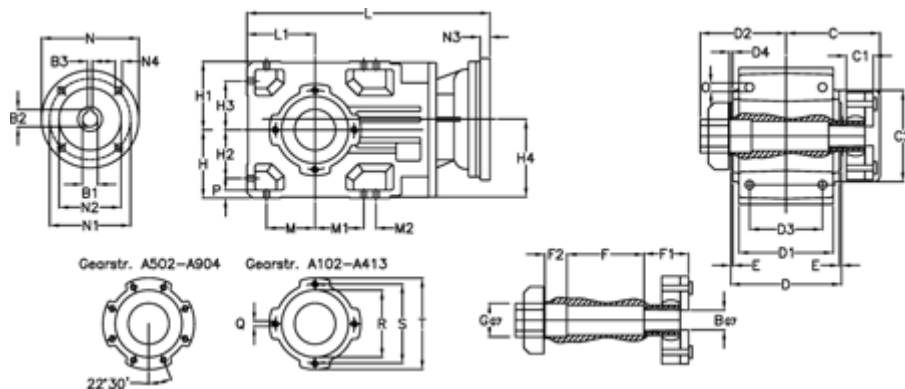

Article number: 296003520186420

Description: Bevel helical gearbox
A353QF40-201,8-P63B5

Measures

B = 40	D1 = 166	F2 = 53	L = 417.0	N3 = 4
B1 = 11	D2 = 80	G = 42	L1 = 100	N4 = M8x19
B2 = 12.8	D3 = 135	GA = 43	M = 73.0	O = 12.0
B3 = 4	d4 = 5.0	H = 100	M1 = 73.0	P = 11
C = 70.0	Description = A353 QF-xx P63 B5	H1 = 100	M2 = 11	Q = M10x17
C1 = 24	E = 3.5	H2 = 73.0	N = 140	R = 110
C2 = 90.0	F = 12.0	H3 = 73.0	N1 = 115	S = 130
D = 173	F1 = 48.0	H4 = 114.0	N2 = 95	T = 150